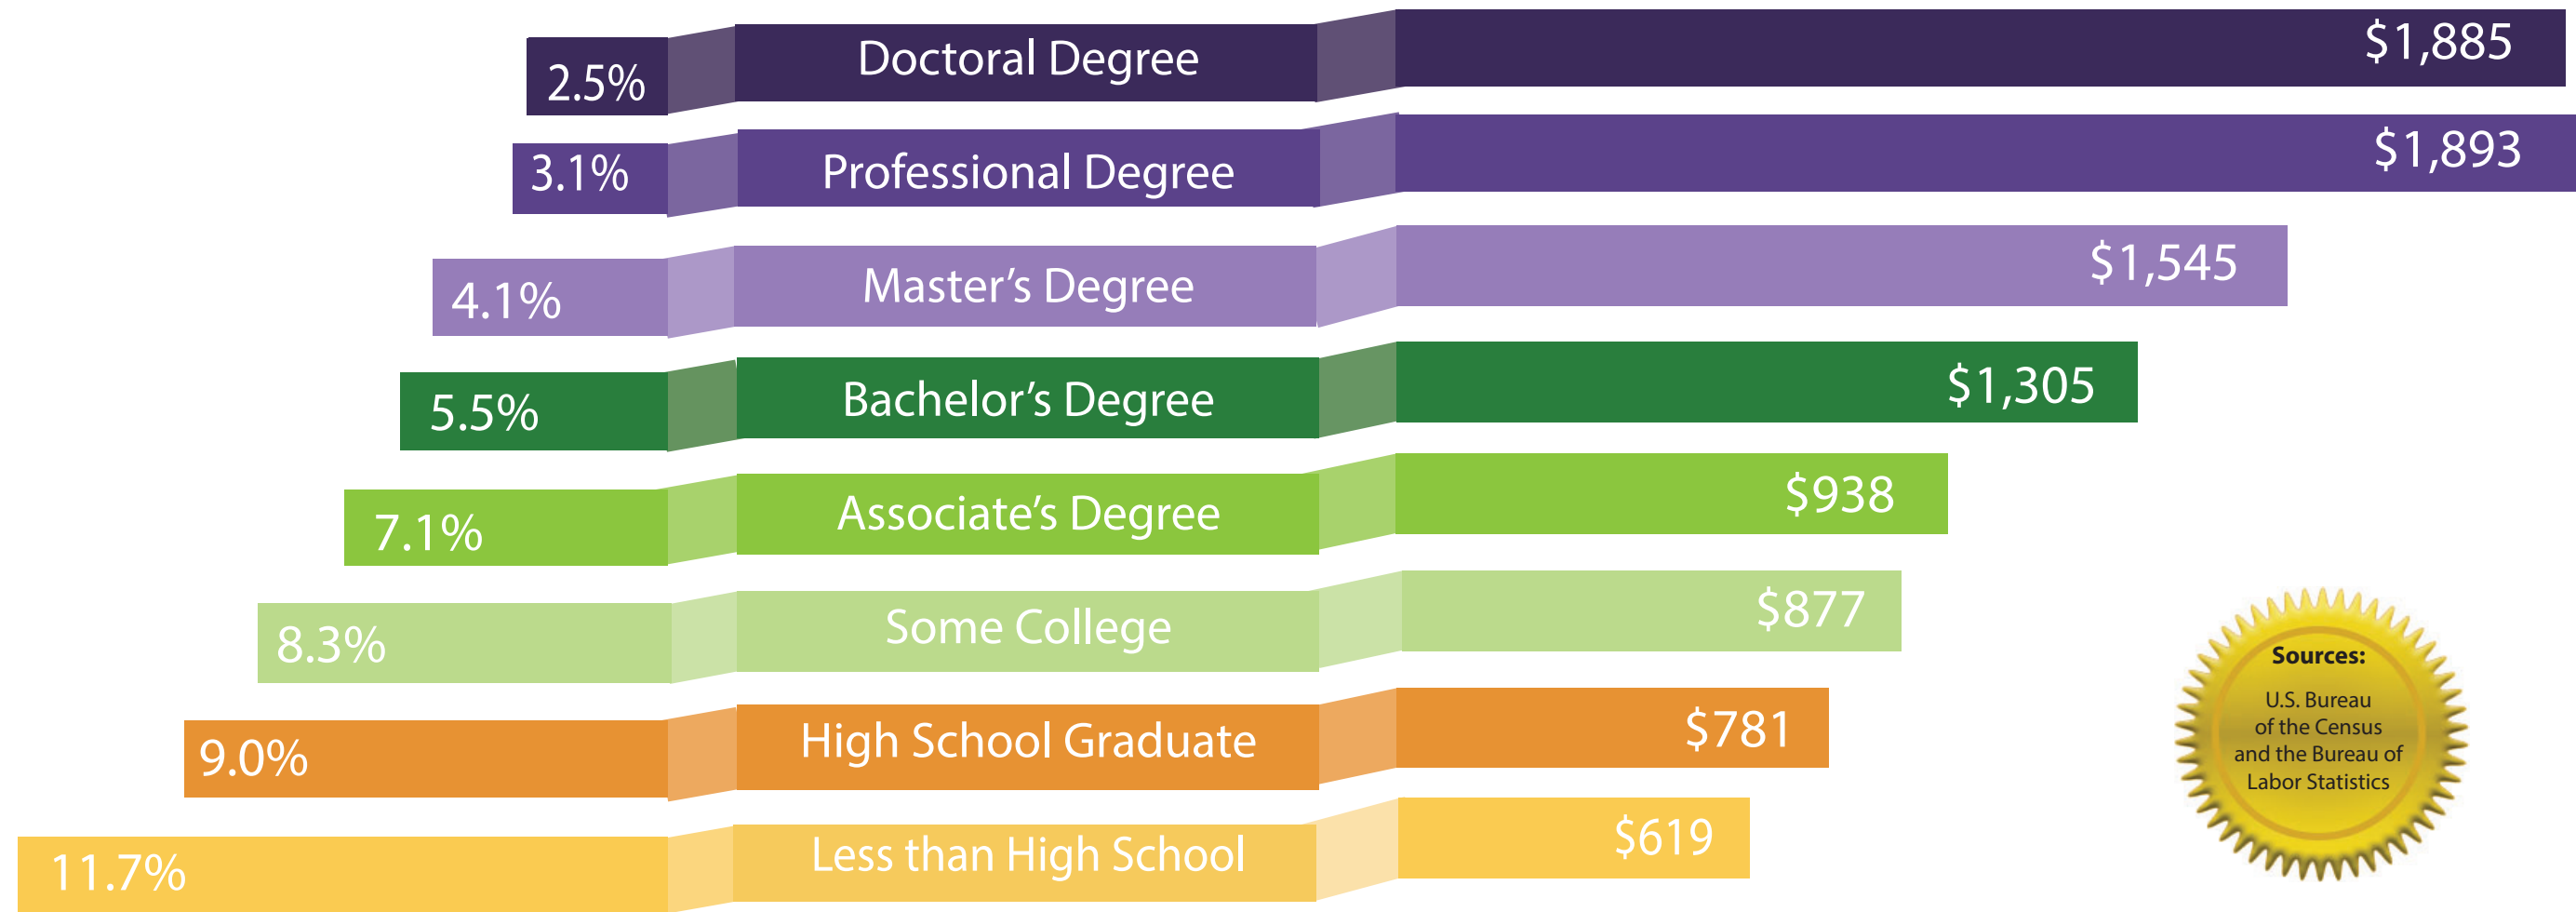

# Think you don't need an Education?

**2020 U.S. Unemployment Rate  
Age 25 and Over**

**Education Attained**

**2020 U.S. Weekly Median Earnings  
Full-Time, Year-Round, Over Age 25**

All workers 7.1%

All workers \$1,029