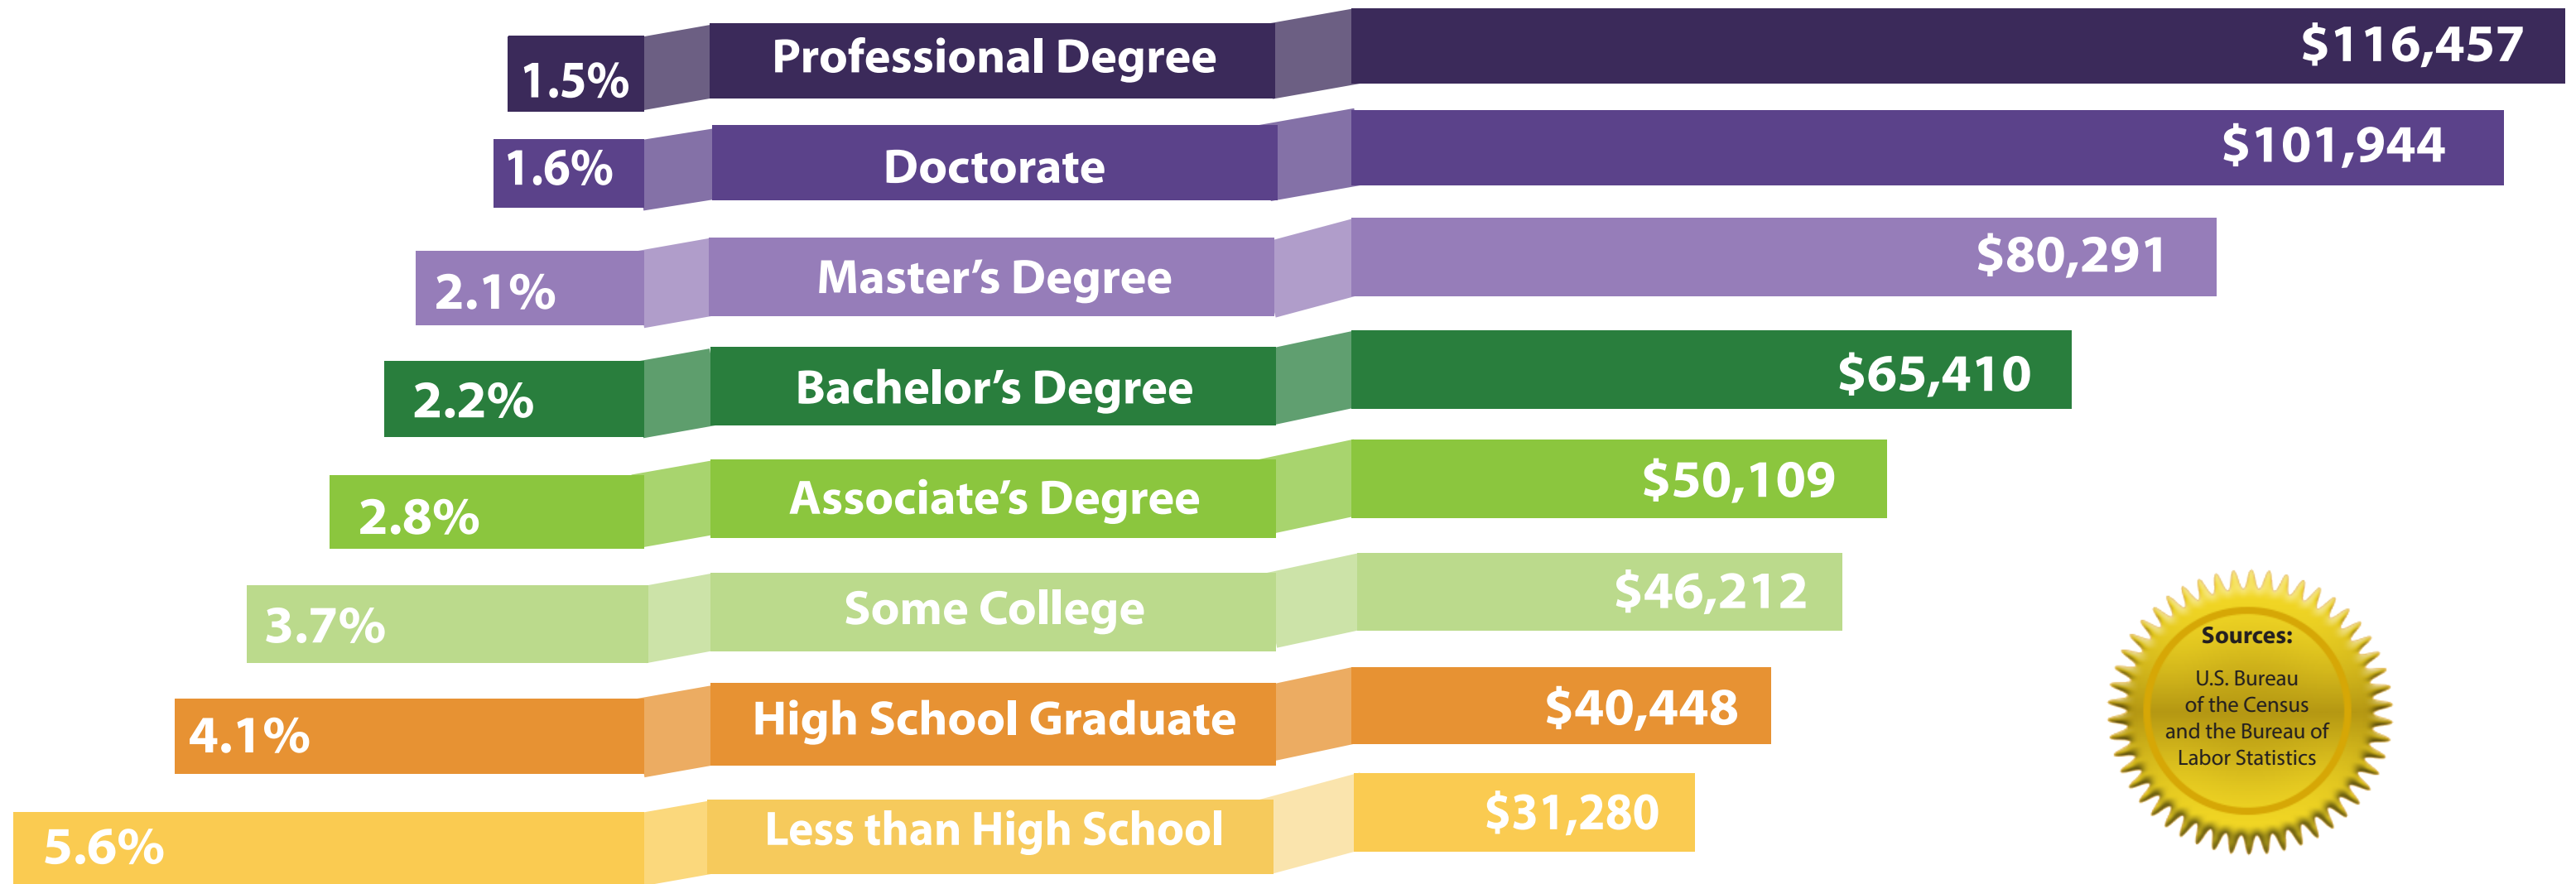

# Think you don't need an Education?

**2018 U.S. Unemployment Rate  
Age 25 and Over**

**Education Attained**

**2018 U.S. Median Earnings  
Full-Time, Year-Round, Over Age 25**

**RI Department of Labor and Training  
Labor Market Information**